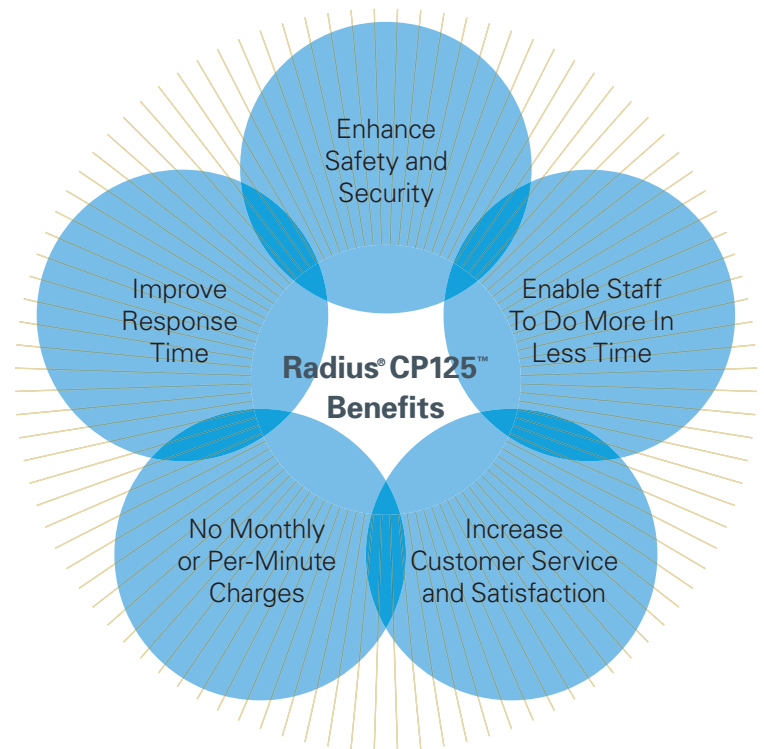

Whether you're looking to replace older two-way radios, or are considering integrating them into your operation for the first time, the Radius® CP125™ makes it easy and remarkably affordable.

The Radius® CP125™ provides instant communication that's powerful and dependable combined with simple operation. It keeps employees in touch, always able to respond to anything from a simple question to a request from a manager to an emergency. The Radius® CP125™ is the right choice for businesses seeking reliable performance and exceptional value.